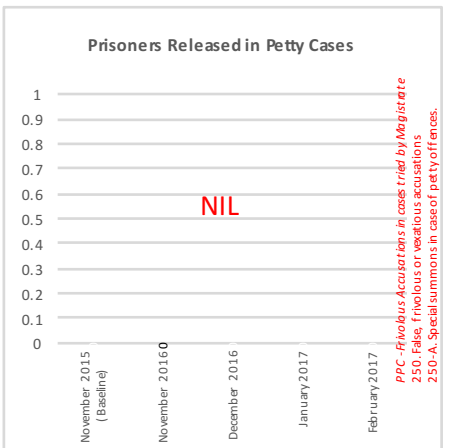

*PPC - Frivolous Accusations in cases tried by Magistrate
250- False, frivolous or vexatious accusations
250-A- Special summons in case of petty offences.*