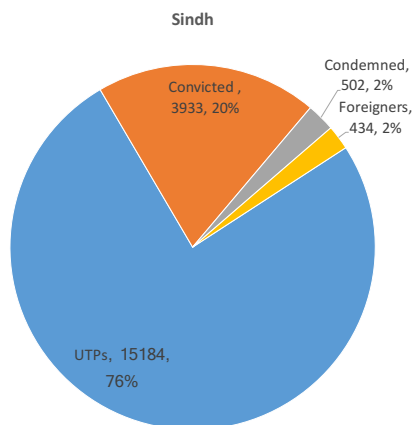

PROVINCE WISE CONSOLIDATED LIST SHOWING THE NUMBER OF PRISONERS CONFINED IN THE PRISONS FOR THE MONTH OF FEBRUARY 2017

Sr.#	Name of Province	Authorized Capacity			Present Population			UTPs					Convicted					Condemned			Foreigners			No. of UTPs for more than					No. of UTPs Waiting for trial due to Non-submission of Challan				No. of Prisoners Released on Payment of Diyat during the Month	No. of Prisoners Released in Petty Cases During the Month	
		Male	Female	Total	Male	Female	Total	Male Adult	Female Adult	Male Juvenile	Female Juvenile	Total	Male Adult	Female Adult	Male Juvenile	Female Juvenile	Civil Prisoner	Total	Male	Female	Total	Male	Female	Total	1- Year	2- Year	3- Year	5- Year	Male Adult	Female Adult	Male Juvenile	Female Juvenile			
		Male		Female		Total		Male		Female		Total		Male		Female		Total		Male		Female		Total		1- Year		2- Year		3- Year		5- Year			
1	Punjab	26850	974	27824	48208	986	49194	29066	609	563	1	30239	12897	335	54	0	1041	0	14327	4587	41	4628	520	65	585	7758	2517	744	131	0	0	0	0	35	773
2	Sindh	12165	430	12595	19409	210	19619	14815	157	212	0	15184	3864	50	8	0	11	0	3933	499	3	502	433	1	434	5264	2233	1225	159	0	0	0	0	0	0
3	Khyber Pakhtunkhwa	7189	352	7541	10777	291	11068	7180	243	335	1	7759	2933	45	35	1	22	0	3036	272	1	273	5	1	6	1872	498	153	8	535	23	11	0	0	347
4	Balochistan	2508	77	2585	3133	12	3145	1334	11	38	0	1383	1015	3	2	0	2	0	1022	106	0	106	634	0	634	0	0	0	0	0	0	0	0	0	0
Grand Total		48712	1833	50545	81527	1499	83026	52395	1020	1148	2	54565	20709	433	99	1	1076	0	22318	5464	45	5509	1592	67	1659	14894	5248	2122	298	535	23	11	0	35	1120

Note: Foreigner Prisoners are either UTPs/Convicted/Condemned but IG Prison Balochistan added this category separately in present population.

Prisoners Confined in the Prisons - November 2015, November 2016, December 2016, January 2017 and February 2017