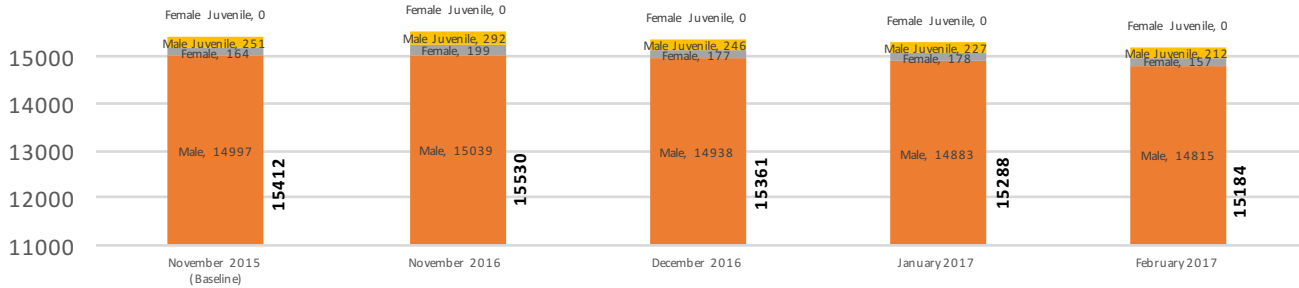

Categories		November 2015 (Baseline)	November 2016	December 2016	January 2017	February 2017
Present Population	Male	18799	19326	19385	19330	19409
	Female	211	248	228	230	210
Condemned	Male	466	486	488	498	499
	Female	2	3	3	3	3
	Total	468	489	491	501	502
Undertrial Prisoners	Male	14997	15039	14938	14883	14815
	Female	164	199	177	178	157
	Juvenile	251	292	246	227	212
	Total	15412	15530	15361	15288	15184
Convicted	Male	3080	3504	3707	3715	3875
	Female	45	46	48	49	50
	Juvenile	5	5	6	59	8
	Total	3130	3555	3761	3823	3933

Present Population of Prisoner in Sindh

Undertrial, Convicted and Condemned Prisoners in Sindh

**Prisoners Confined in the Prisons - November 2015, November 2016, December 2016, January 2017 and February 2017
(Sindh)**

Undertrial Prisoners in Prisons of Sindh

Categories	November 2015 (Baseline)	November 2016	December 2016	January 2017	February 2017
Male	14997	15039	14938	14883	14815
Female	164	199	177	178	157
Male Juvenile	251	292	246	227	212
Female Juvenile	0	0	0	0	0