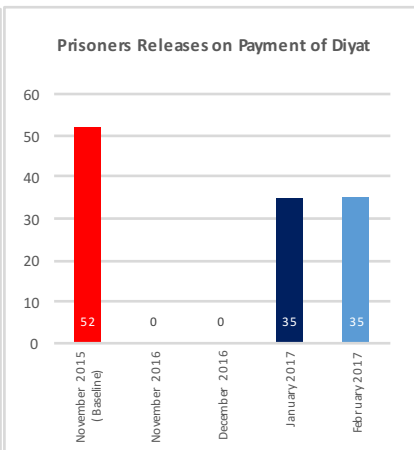

*PPC - Fivobus Accusations in cases tried by Magistrate
250- False, frivolous or vexatious accusations
250-A- Special summons in case of petty offences.*