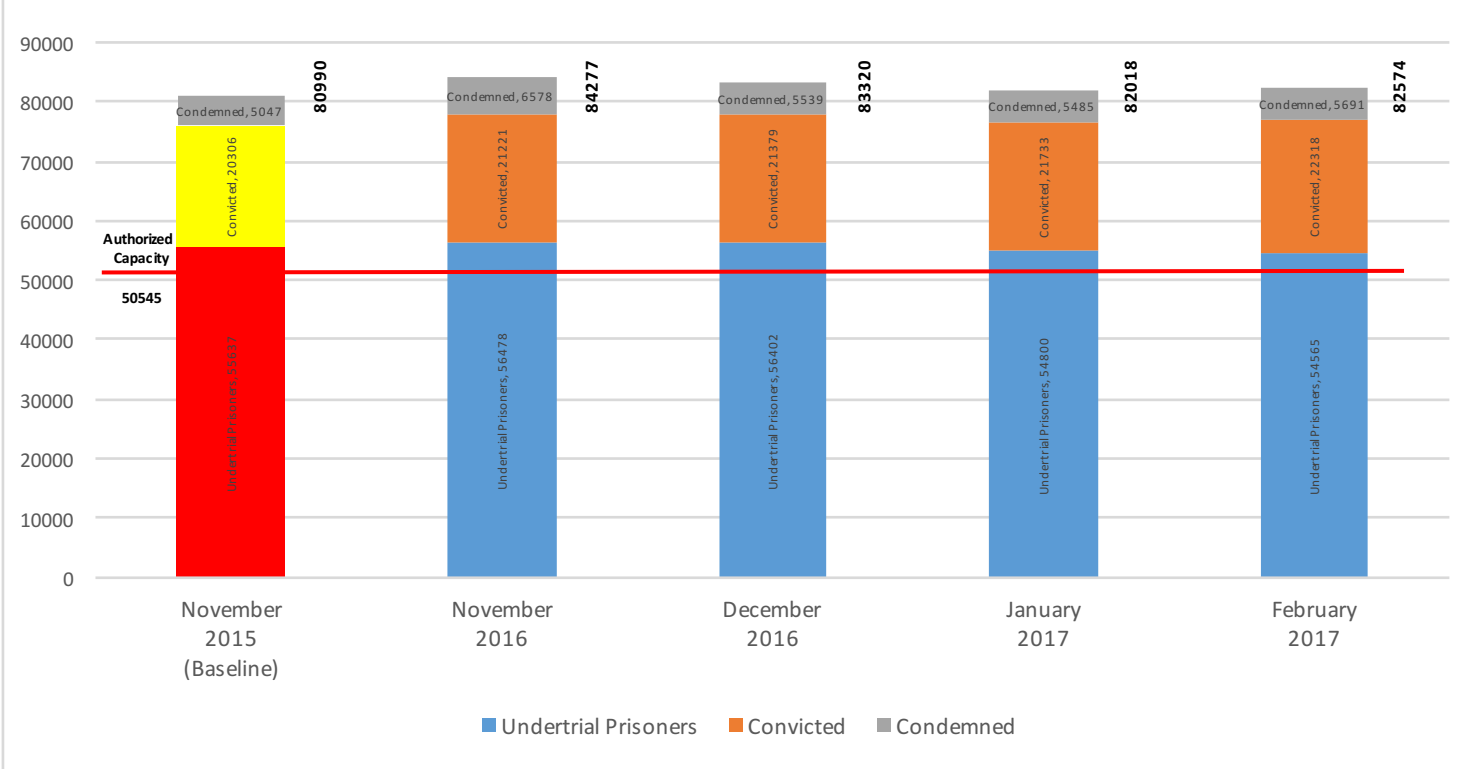

Undertrial, Convicted and Condemned Prisoners in Pakistan