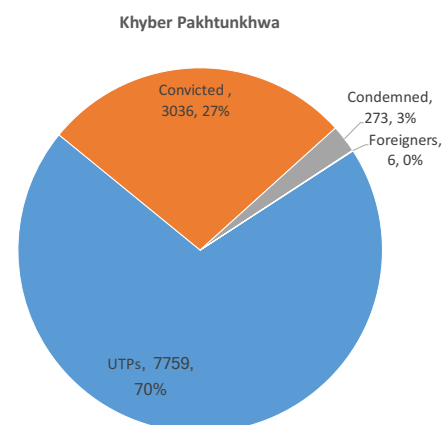

PROVINCE WISE CONSOLIDATED LIST SHOWING THE NUMBER OF PRISONERS CONFINED IN THE PRISONS FOR THE MONTH OF FEBRUARY 2017

Sr.#	Name of Province	Authorized Capacity			Present Population			UTPs					Convicted					Condemned			Foreigners			No. of UTPs for more than					No. of UTPs Waiting for trial due to Non-submission of Challan				No. of Prisoners Released on Payment of Diyat during the Month	No. of Prisoners Released in Petty Cases During the Month	
		Male	Female	Total	Male	Female	Total	Male Adult	Female Adult	Male Juvenile	Female Juvenile	Total	Male Adult	Female Adult	Male Juvenile	Female Juvenile	Civil Prisoner	Total	Male	Female	Total	Male	Female	Total	1- Year	2- Year	3- Year	5- Year	Male Adult	Female Adult	Male Juvenile	Female Juvenile			
		Male		Female		Total		Male		Female		Total		Male		Female		Total		Male		Female		Total		1- Year		2- Year		3- Year		5- Year			
1	Punjab	26850	974	27824	48208	986	49194	29066	609	563	1	30239	12897	335	54	0	1041	0	14327	4587	41	4628	520	65	585	7758	2517	744	131	0	0	0	0	35	773
2	Sindh	12165	430	12595	19409	210	19619	14815	157	212	0	15184	3864	50	8	0	11	0	3933	499	3	502	433	1	434	5264	2233	1225	159	0	0	0	0	0	0
3	Khyber Pakhtunkhwa	7189	352	7541	10777	291	11068	7180	243	335	1	7759	2933	45	35	1	22	0	3036	272	1	273	5	1	6	1872	498	153	8	535	23	11	0	0	347
4	Balochistan	2508	77	2585	3133	12	3145	1334	11	38	0	1383	1015	3	2	0	2	0	1022	106	0	106	634	0	634	0	0	0	0	0	0	0	0	0	0
Grand Total		48712	1833	50545	81527	1499	83026	52395	1020	1148	2	54565	20709	433	99	1	1076	0	22318	5464	45	5509	1592	67	1659	14894	5248	2122	298	535	23	11	0	35	1120

Note: Foreigner Prisoners are either UTPs/Convicted/Condemned but IG Prison Balochistan added this category separately in present population.

Prisoners Confined in the Prisons - November 2015, November 2016, December 2016, January 2017 and February 2017