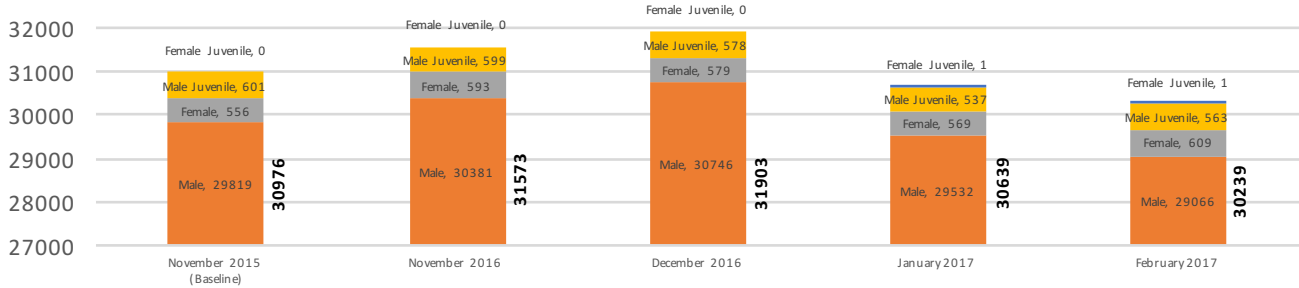

Categories		November 2015 (Baseline)	November 2016	December 2016	January 2017	February 2017
Present Population	Male	46588	49936	49321	48381	48208
	Female	1911	960	946	927	986
Condemned	Male	4222	5721	4677	4613	4587
	Female	50	42	42	41	41
	Total	4272	5763	4719	4654	4628
Undertrial Prisoners	Male	29819	30381	30746	29532	29066
	Female	556	593	579	569	609
	Juvenile	601	599	578	538	564
	Total	30976	31573	31903	30639	30239
Convicted	Male	11875	13180	13262	13640	13938
	Female	1305	325	325	316	335
	Juvenile	71	55	58	59	54
	Total	13251	13560	13645	14015	14327

Present Population of Prisoner in Punjab

Undertrial, Convicted and Condemned Prisoners in Punjab

**Prisoners Confined in the Prisons - November 2015, November 2016, December 2016, January 2017 and February 2017
(Punjab)**

Undertrial Prisoners in Prisons of Punjab

Categories	November 2015 (Baseline)	November 2016	December 2016	January 2017	February 2017
Male	29819	30381	30746	29532	29066
Female	556	593	579	569	609
Male Juvenile	601	599	578	537	563
Female Juvenile	0	0	0	1	1