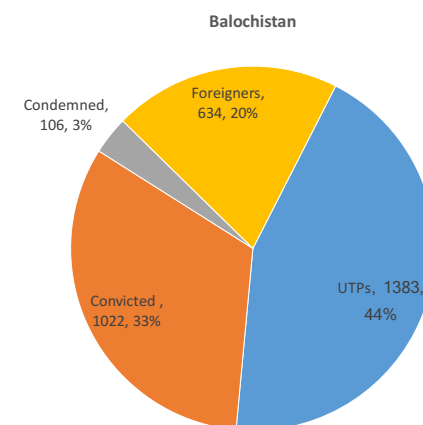

PROVINCE WISE CONSOLIDATED LIST SHOWING THE NUMBER OF PRISONERS CONFINED IN THE PRISONS FOR THE MONTH OF FEBRUARY 2017

Sr.#	Name of Province	Authorized Capacity			Present Population			UTPs					Convicted					Condemned			Foreigners			No. of UTPs for more than					No. of UTPs Waiting for trial due to Non-submission of Challan				No. of Prisoners Released on Payment of Diyat during the Month	No. of Prisoners Released in Petty Cases During the Month	
		Male	Female	Total	Male	Female	Total	Male Adult	Female Adult	Male Juvenile	Female Juvenile	Total	Male Adult	Female Adult	Male Juvenile	Female Juvenile	Civil Prisoner	Total	Male	Female	Total	Male	Female	Total	1- Year	2- Year	3- Year	5- Year	Male Adult	Female Adult	Male Juvenile	Female Juvenile			
		Male		Female		Total		Male		Female		Total		Male		Female		Total		Male		Female		Total		1- Year		2- Year		3- Year		5- Year			
1	Punjab	26850	974	27824	48208	986	49194	29066	609	563	1	30239	12897	335	54	0	1041	0	14327	4587	41	4628	520	65	585	7758	2517	744	131	0	0	0	0	35	773
2	Sindh	12165	430	12595	19409	210	19619	14815	157	212	0	15184	3864	50	8	0	11	0	3933	499	3	502	433	1	434	5264	2233	1225	159	0	0	0	0	0	0
3	Khyber Pakhtunkhwa	7189	352	7541	10777	291	11068	7180	243	335	1	7759	2933	45	35	1	22	0	3036	272	1	273	5	1	6	1872	498	153	8	535	23	11	0	0	347
4	Balochistan	2508	77	2585	3133	12	3145	1334	11	38	0	1383	1015	3	2	0	2	0	1022	106	0	106	634	0	634	0	0	0	0	0	0	0	0	0	0
Grand Total		48712	1833	50545	81527	1499	83026	52395	1020	1148	2	54565	20709	433	99	1	1076	0	22318	5464	45	5509	1592	67	1659	14894	5248	2122	298	535	23	11	0	35	1120

Note: Foreigner Prisoners are either UTPs/Convicted/Condemned but IG Prison Balochistan added this category separately in present population.

Prisoners Confined in the Prisons - November 2015, November 2016, December 2016, January 2017 and February 2017