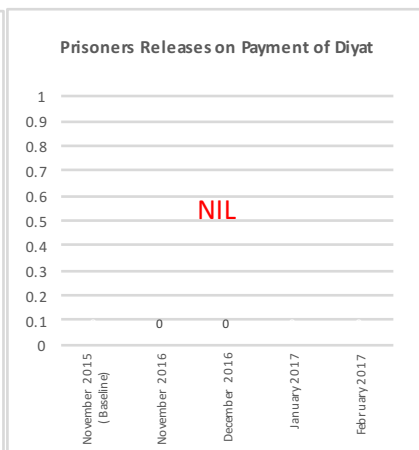

PPC - Frivolous Accusations in cases tried by Magistrate
250. False, frivolous or vexatious accusations
250-A. Special summons in case of petty offences.