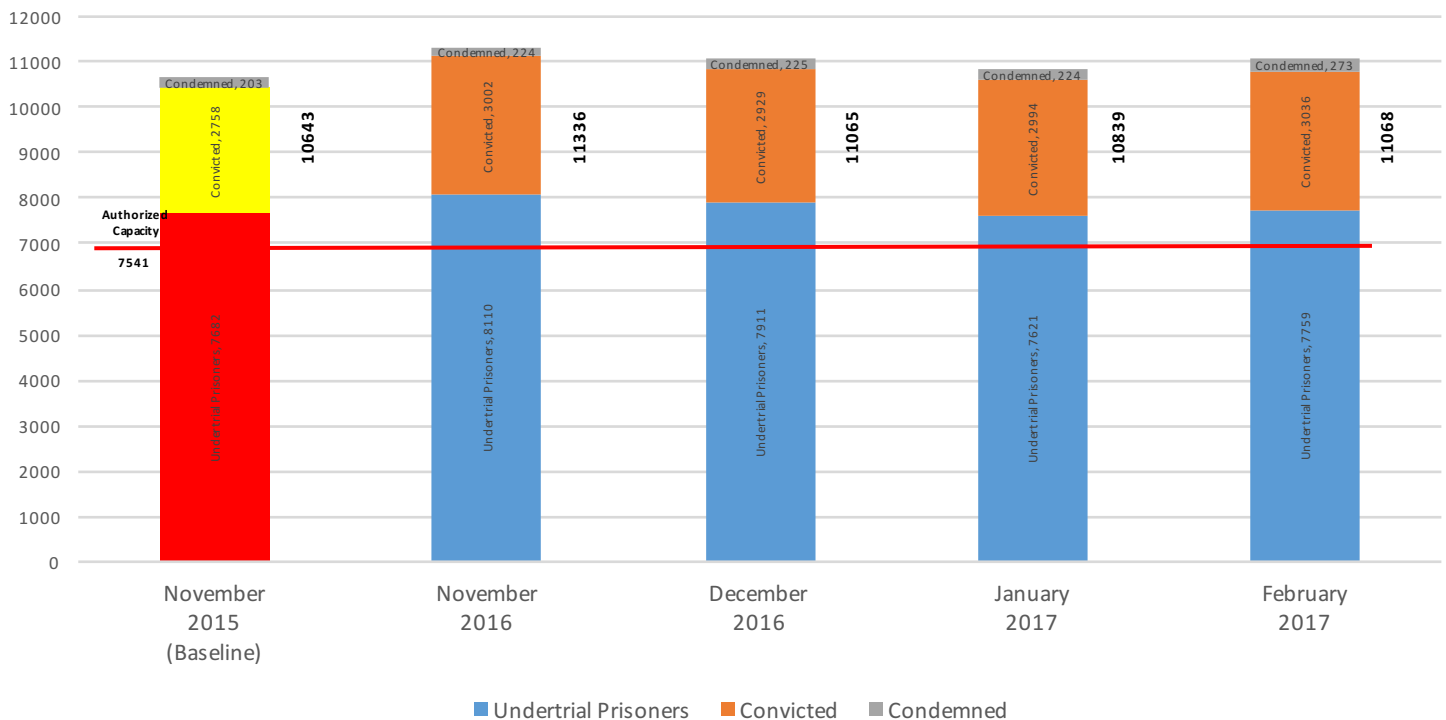

Undertrial, Convicted and Condemned Prisoners in Khyber Pakhtunkhwa