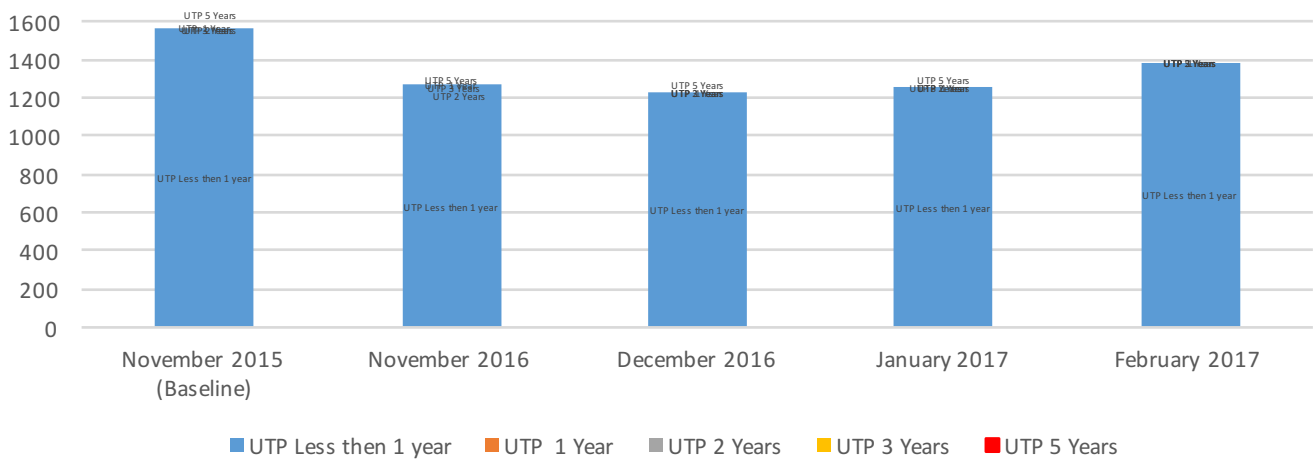

Categories	November 2015 (Baseline)	November 2016	December 2016	January 2017	February 2017
Male foreigners	215	397	161	419	634
Female foreigners	0	0	0	0	0
Prisoners Releases on Payment of Diyat	0	0	0	0	0
Prisoners Released in Petty Cases	0	0	0	0	0