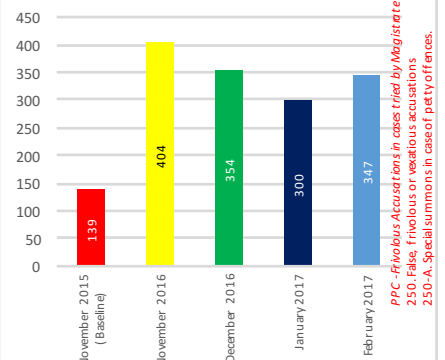

Prisoners Released in Petty Cases

*PPC - Fivobius Accusations in cases tried by Magistrate
250 - False, frivolous or vexatious accusations
250-A - Special summons in case of petty offences.*