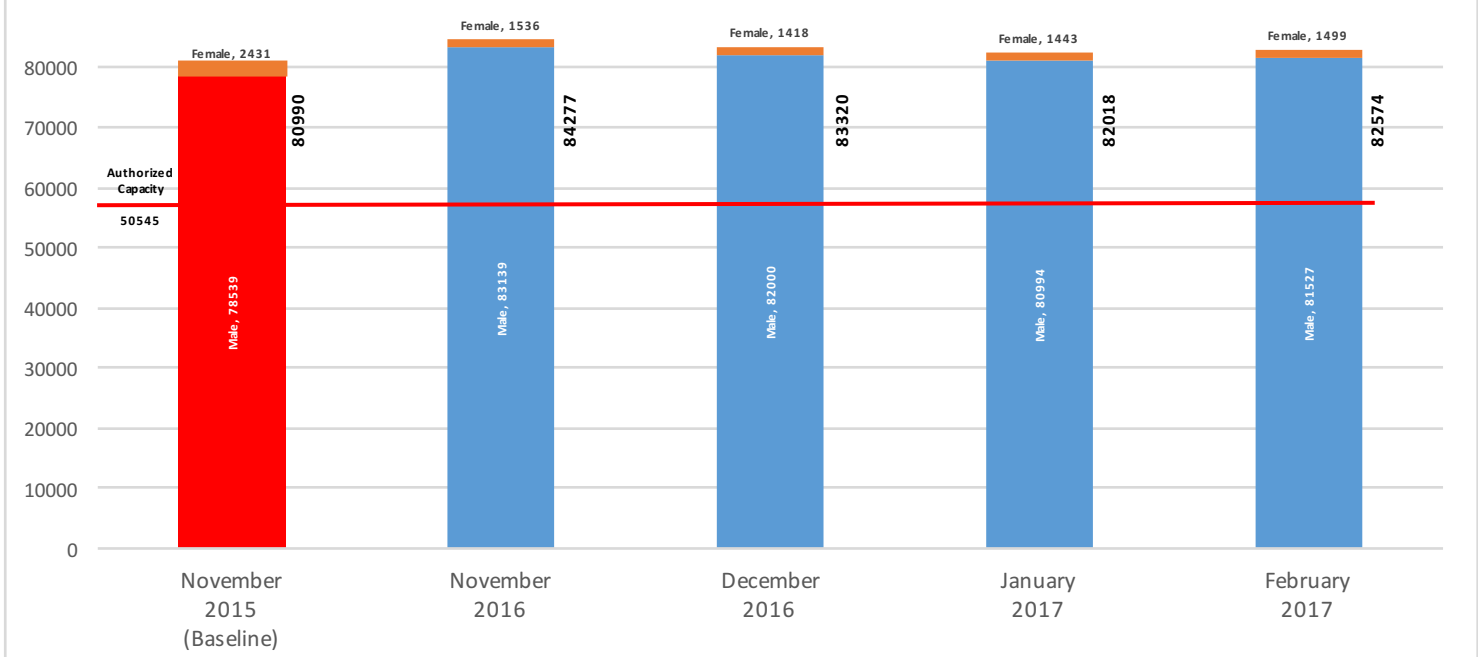

Prisoners Confined in the Prisons - November 2015, November 2016, December 2016, January 2017 and February 2017

Categories		November 2015 (Baseline)	November 2016	December 2016	January 2017	February 2017
Present Population	Male	78539	83139	82000	80994	81527
	Female	2431	1536	1418	1443	1499
Condemned	Male	4992	6532	5493	5440	5646
	Female	55	46	46	45	45
	Total	5047	6578	5539	5485	5691
Undertrial Prisoners	Male	53401	54268	54207	52732	52395
	Female	972	1047	1014	981	1020
	Juvenile	1264	1163	1181	1087	1150
	Total	55637	56478	56402	54800	54565
Convicted	Male	18799	20714	20843	21208	21785
	Female	1404	421	422	415	433
	Juvenile	103	86	114	110	100
	Total	20306	21221	21379	21733	22318

Present Population of Prisoner in Pakistan