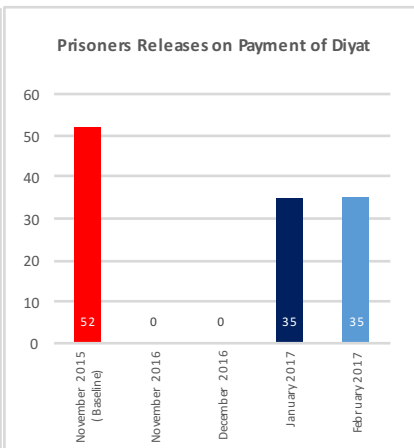

PPC - Frivolous Accusations in cases tried by Magistrate
250 - False, frivolous or vexatious accusations
250-A - Special summons in case of petty offences.