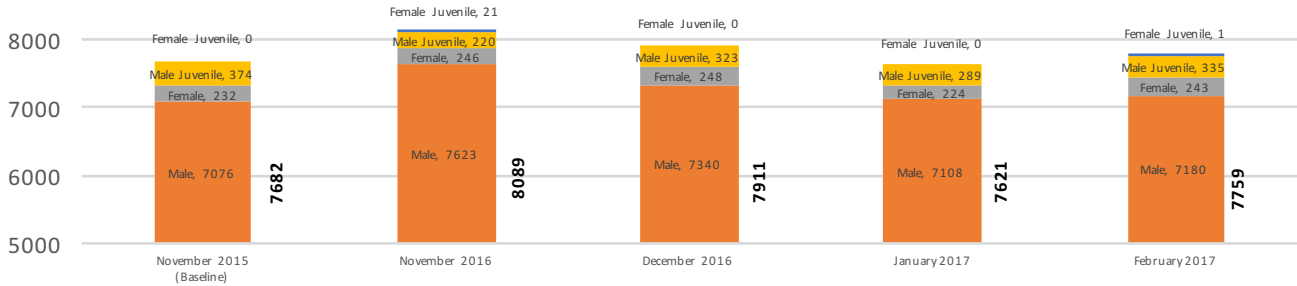

**Prisoners Confined in the Prisons - November 2015, November 2016, December 2016, January 2017 and February 2017
(Khyber Pakhtunkhwa)**

Undertrial Prisoners in Prisons of Khyber Pakhtunkhwa

Categories	November 2015 (Baseline)	November 2016	December 2016	January 2017	February 2017
Male	7076	7623	7340	7108	7180
Female	232	246	248	224	243
Male Juvenile	374	220	323	289	335
Female Juvenile	0	21	0	0	1

Undertrial Prisoner confined in Prisons for < 1 year and > 1 years of Khyber Pakhtunkhwa

Categories	November 2015 (Baseline)	November 2016	December 2016	January 2017	February 2017
UTP Less then 1 year	6269	6365	6008	5543	5228
UTP 1 Year	1054	1265	1341	1492	1872
UTP 2 Years	277	394	429	456	498
UTP 3 Years	77	78	128	123	153
UTP 5 Years	5	8	5	7	8