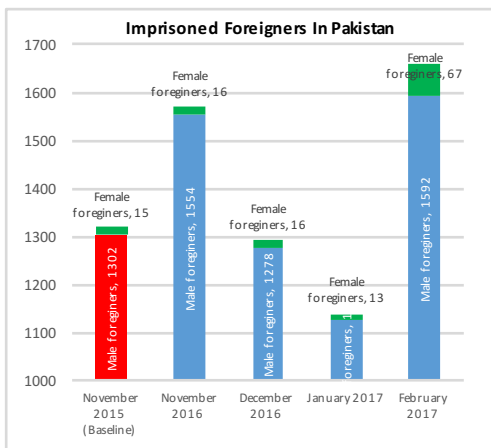

PPC - Frivolous Accusations in cases tried by Magistrate
250 - False, frivolous or vexatious accusations
250-A - Special summons in case of petty offences.