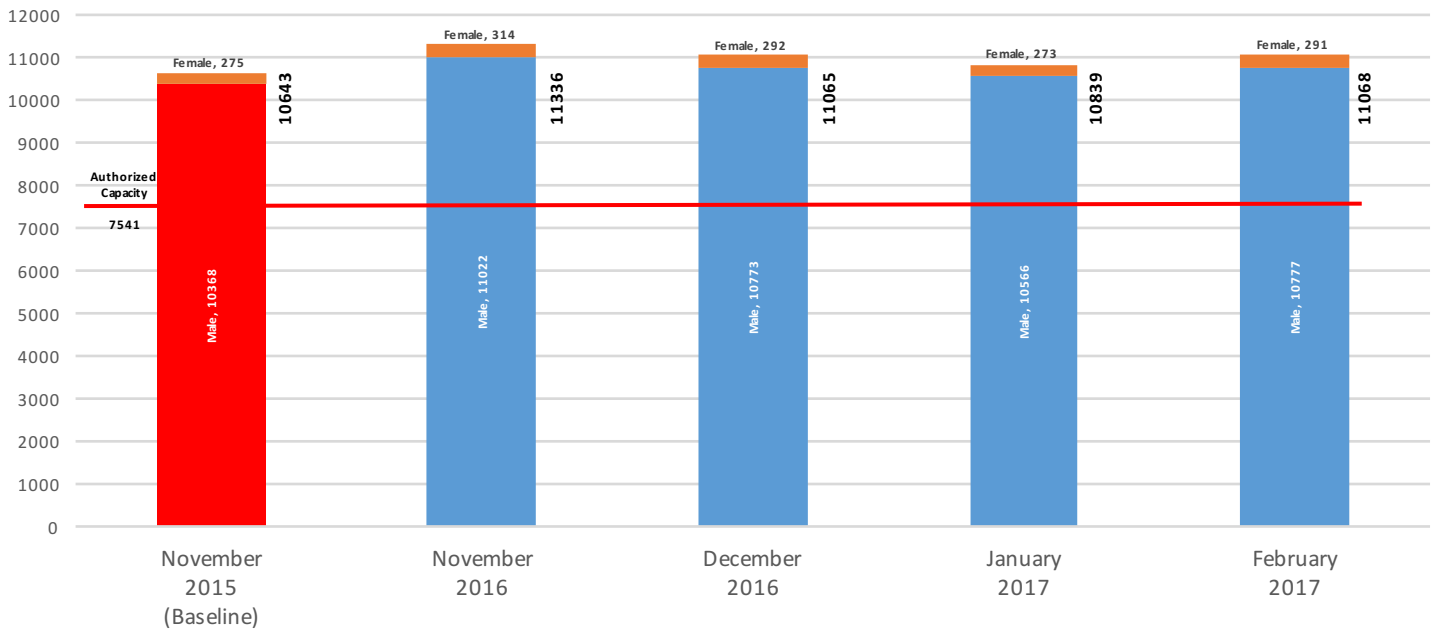

**Prisoners Confined in the Prisons - November 2015, November 2016, December 2016, January 2017 and February 2017
(Khyber Pakhtunkhwa)**

Categories		November 2015 (Baseline)	November 2016	December 2016	January 2017	February 2017
Present Population	Male	10368	11022	10773	10566	10777
	Female	275	314	292	273	291
Condemned	Male	202	223	224	223	272
	Female	1	1	1	1	1
	Total	203	224	225	224	273
Undertrial Prisoners	Male	7076	7623	7340	7108	7180
	Female	232	246	248	224	243
	Juvenile	374	241	323	289	336
	Total	7682	8110	7911	7621	7759
Convicted	Male	2695	2934	2837	2906	2955
	Female	42	45	45	47	45
	Juvenile	21	23	47	41	36
	Total	2758	3002	2929	2994	3036

Present Population of Prisoner in Khyber Pakhtunkhwa