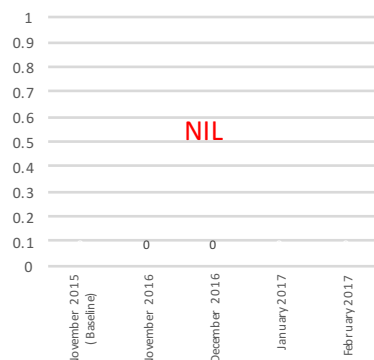

Prisoners Releases on Payment of Diyat