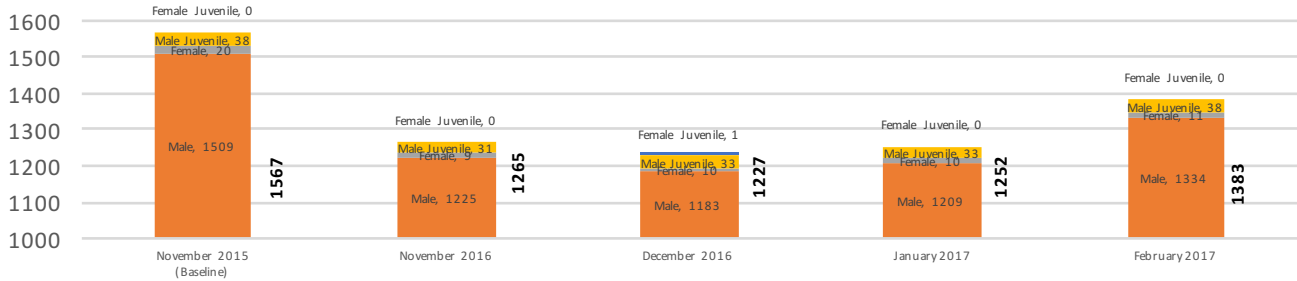

**Prisoners Confined in the Prisons - November 2015, November 2016, December 2016, January 2017 and February 2017
(Balochistan)**

Undertrial Prisoners in Prisons of Balochistan

Categories	November 2015 (Baseline)	November 2016	December 2016	January 2017	February 2017
Male	1509	1225	1183	1209	1334
Female	20	9	10	10	11
Male Juvenile	38	31	33	33	38
Female Juvenile	0	0	1	0	0

Undertrial Prisoner confined in Prisons for < 1 year and > 1 years of Balochistan

Categories	November 2015 (Baseline)	November 2016	December 2016	January 2017	February 2017
UTP Less than 1 year	1567	1265	1227	1252	1383
UTP 1 Year	0	0	0	0	0
UTP 2 Years	0	0	0	0	0
UTP 3 Years	0	0	0	0	0
UTP 5 Years	0	0	0	0	0