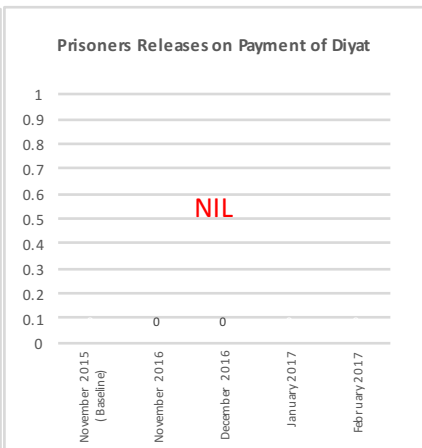

*PPC - Frivolous Accusations in cases tried by Magistrate
250- False, frivolous or vexatious accusations
250-A- Special summons in case of petty offences.*