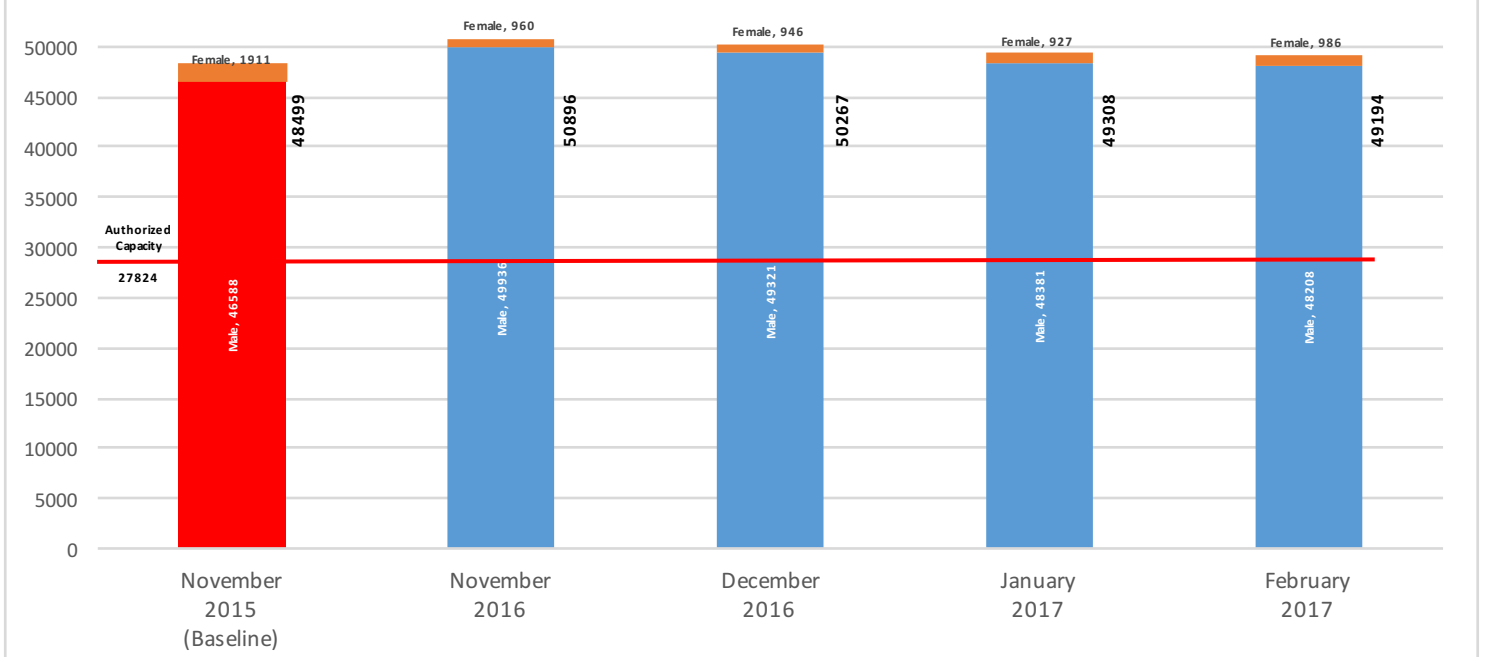

**Prisoners Confined in the Prisons - November 2015, November 2016, December 2016, January 2017 and February 2017
(Punjab)**

Categories		November 2015 (Baseline)	November 2016	December 2016	January 2017	February 2017
Present Population	Male	46588	49936	49321	48381	48208
	Female	1911	960	946	927	986
Condemned	Male	4222	5721	4677	4613	4587
	Female	50	42	42	41	41
	Total	4272	5763	4719	4654	4628
Undertrial Prisoners	Male	29819	30381	30746	29532	29066
	Female	556	593	579	569	609
	Juvenile	601	599	578	538	564
	Total	30976	31573	31903	30639	30239
Convicted	Male	11875	13180	13262	13640	13938
	Female	1305	325	325	316	335
	Juvenile	71	55	58	59	54
	Total	13251	13560	13645	14015	14327

Present Population of Prisoner in Punjab