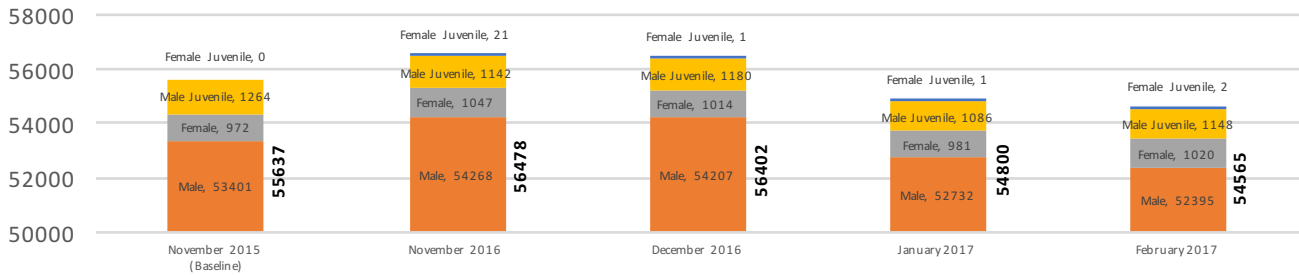

Categories		November 2015 (Baseline)	November 2016	December 2016	January 2017	February 2017
Present Population	Male	78539	83139	82000	80994	81527
	Female	2431	1536	1418	1443	1499
Condemned	Male	4992	6532	5493	5440	5646
	Female	55	46	46	45	45
	Total	5047	6578	5539	5485	5691
Undertrial Prisoners	Male	53401	54268	54207	52732	52395
	Female	972	1047	1014	981	1020
	Juvenile	1264	1163	1181	1087	1150
	Total	55637	56478	56402	54800	54565
Convicted	Male	18799	20714	20843	21208	21785
	Female	1404	421	422	415	433
	Juvenile	103	86	114	110	100
	Total	20306	21221	21379	21733	22318

Present Population of Prisoner in Pakistan

Undertrial, Convicted and Condemned Prisoners in Pakistan

Prisoners Confined in the Prisons - November 2015, November 2016, December 2016, January 2017 and February 2017

Undertrial Prisoners in Prisons in Pakistan

Categories	November 2015 (Baseline)	November 2016	December 2016	January 2017	February 2017
Male	53401	54268	54207	52732	52395
Female	972	1047	1014	981	1020
Male Juvenile	1264	1142	1180	1086	1148
Female Juvenile	0	21	1	1	2