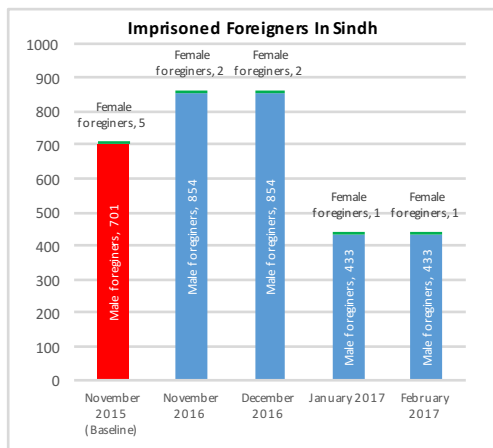

*PPC - Frivolous Accusations in cases tried by Magistrate
250- False, frivolous or vexatious accusations
250-A- Special summons in case of petty offences.*