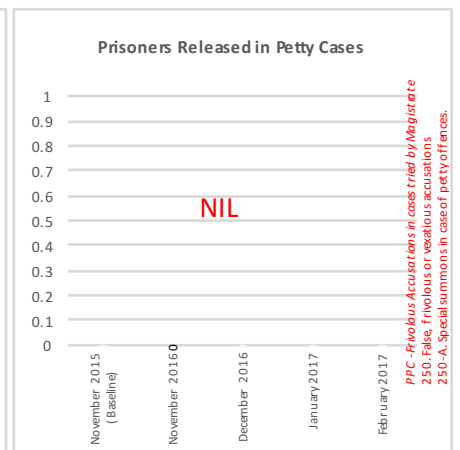

PPC - Frivolous Accusations in cases tried by Magistrate
250. False, frivolous or vexatious accusations
250-A. Special summons in case of petty offences.