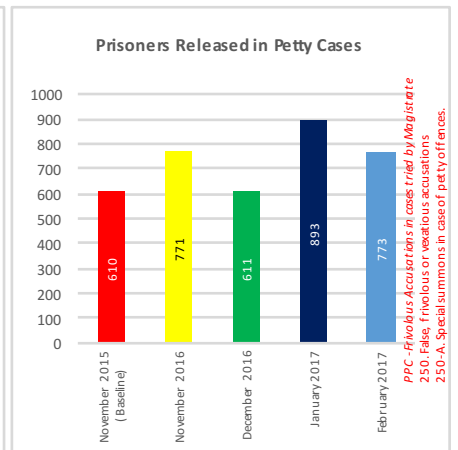

*PPC - Fivobus Accusations in cases tried by Magistrate
250- False, frivolous or vexatious accusations
250-A- Special summons in case of petty offences.*