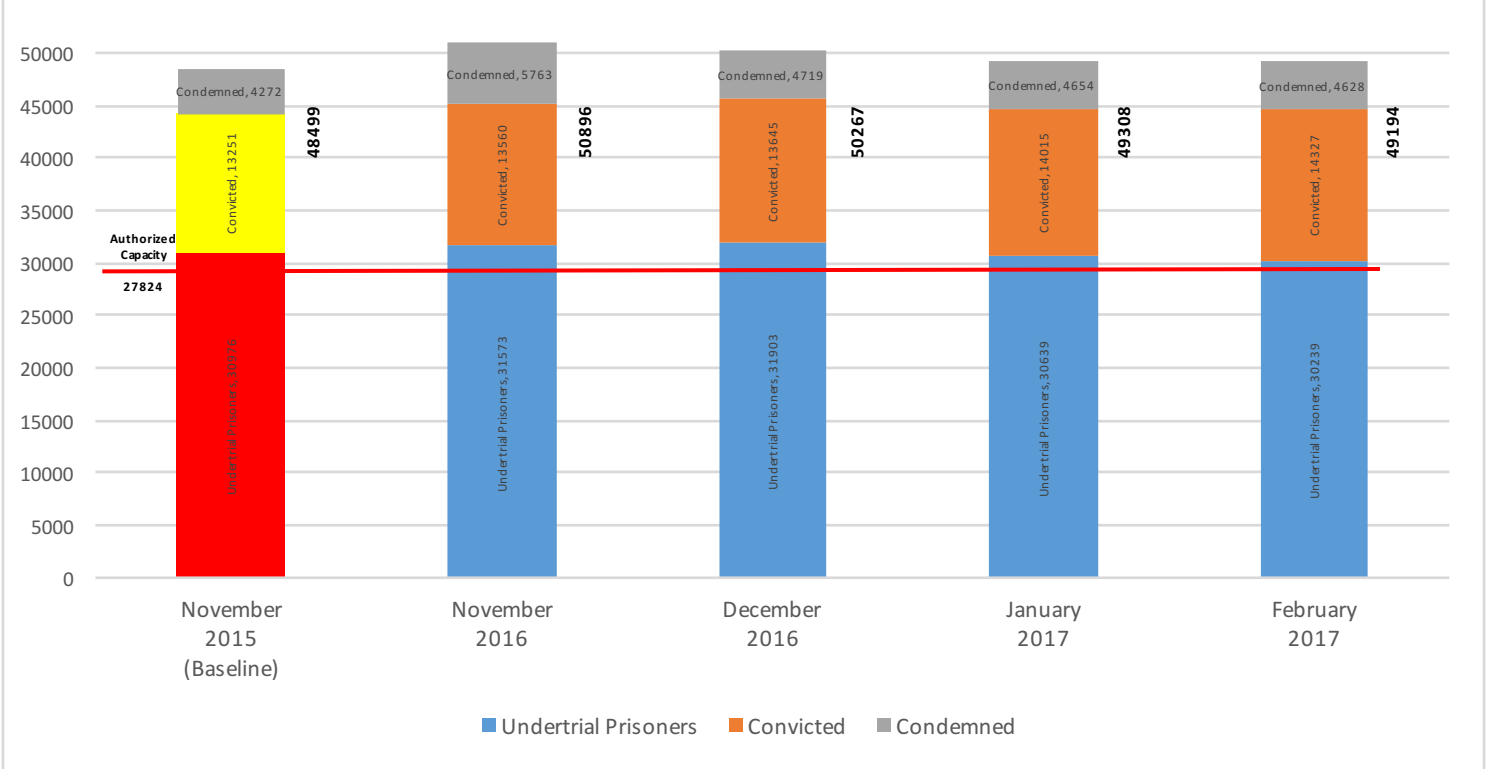

Undertrial, Convicted and Condemned Prisoners in Punjab