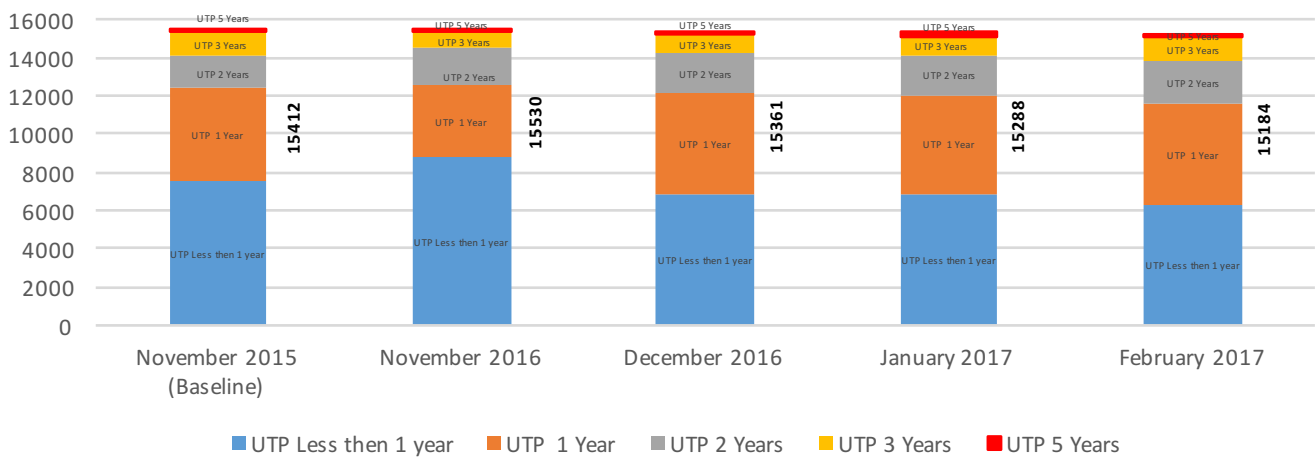

Categories	November 2015 (Baseline)	November 2016	December 2016	January 2017	February 2017
Male foreginers	701	854	854	433	433
Female foreginers	5	2	2	1	1
Prisoners Releases on Payment of Diyat	0	0	0	0	0
Prisoners Released in Petty Cases	0	0	0	0	0