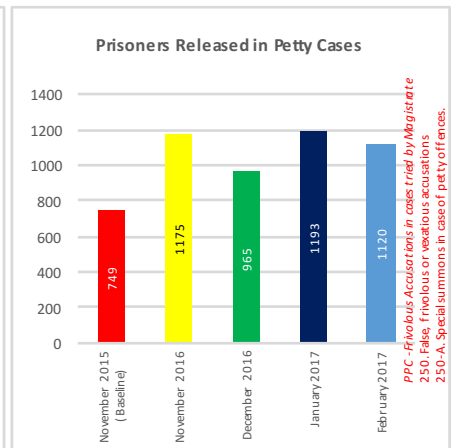

PPC - Frivolous Accusations in cases tried by Magistrate
250 - False, frivolous or vexatious accusations
250-A - Special summons in case of petty offences.