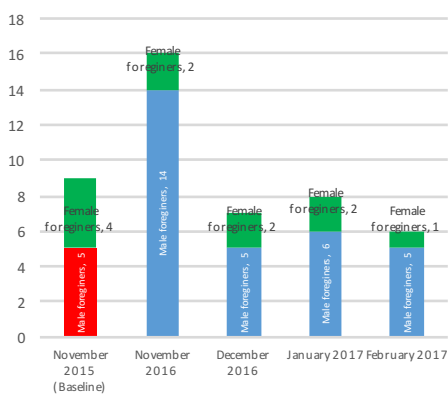

Imprisoned Foreigners in Khyber Pakhtunkhwa