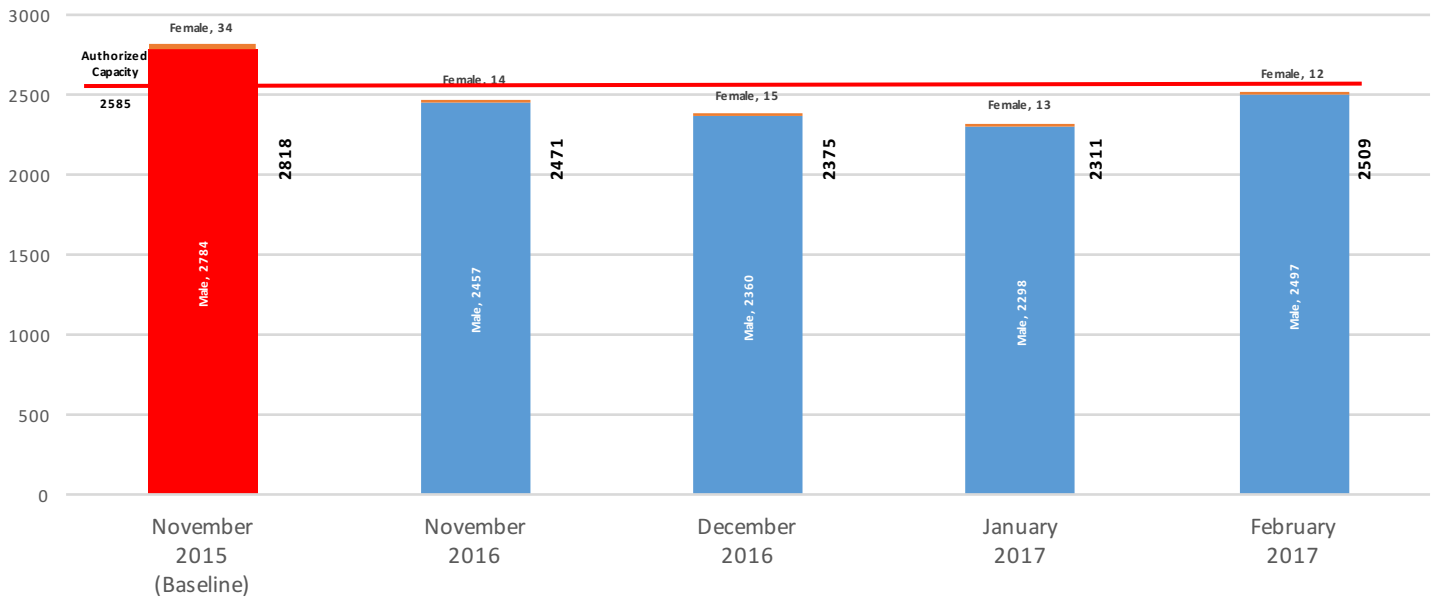

**Prisoners Confined in the Prisons - November 2015, November 2016, December 2016, January 2017 and February 2017
(Balochistan)**

Categories		November 2015 (Baseline)	November 2016	December 2016	January 2017	February 2017
Present Population	Male	2784	2457	2360	2298	2497
	Female	34	14	15	13	12
Condemned	Male	102	102	104	106	106
	Female	2	0	0	0	0
	Total	104	102	104	106	106
Undertrial Prisoners	Male	1509	1225	1183	1209	1334
	Female	20	9	10	10	11
	Juvenile	38	31	34	33	38
	Total	1567	1265	1227	1252	1383
Convicted	Male	1129	1096	1037	947	1017
	Female	12	5	4	3	3
	Juvenile	6	3	3	3	2
	Total	1147	1104	1044	953	1022

Present Population of Prisoner in Balochistan