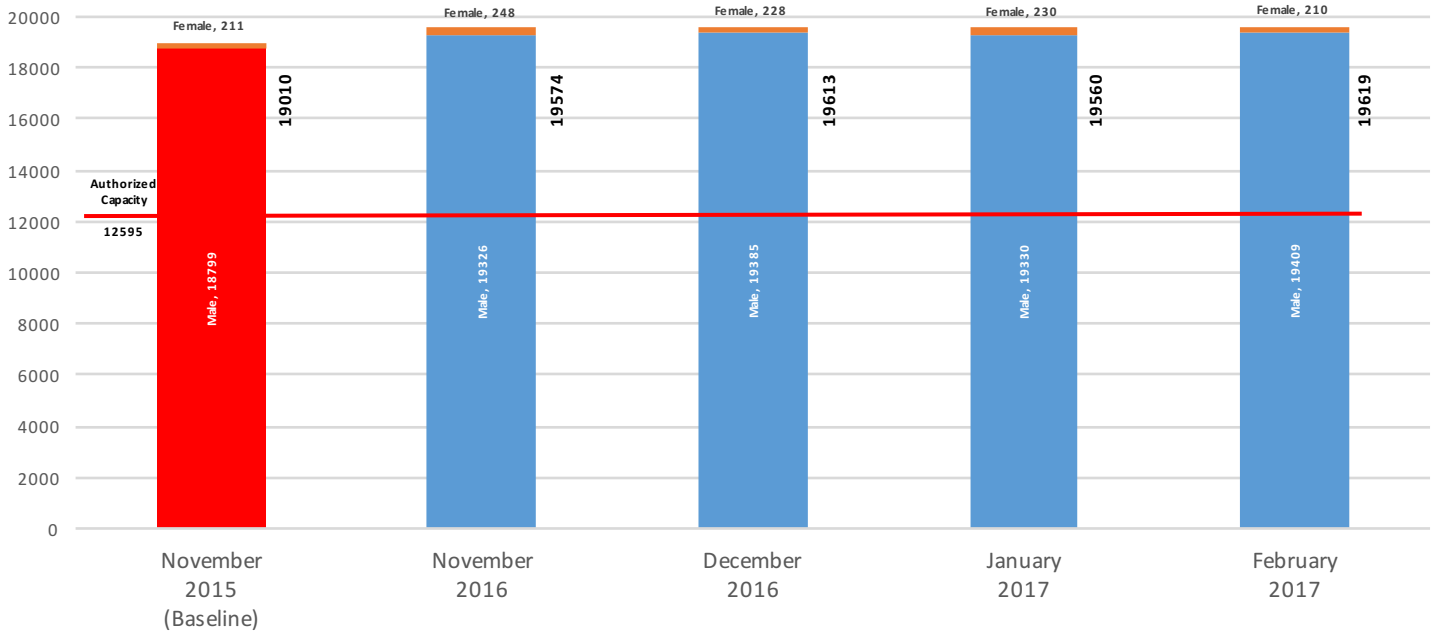

**Prisoners Confined in the Prisons - November 2015, November 2016, December 2016, January 2017 and February 2017
(Sindh)**

Categories		November 2015 (Baseline)	November 2016	December 2016	January 2017	February 2017
Present Population	Male	18799	19326	19385	19330	19409
	Female	211	248	228	230	210
Condemned	Male	466	486	488	498	499
	Female	2	3	3	3	3
	Total	468	489	491	501	502
Undertrial Prisoners	Male	14997	15039	14938	14883	14815
	Female	164	199	177	178	157
	Juvenile	251	292	246	227	212
	Total	15412	15530	15361	15288	15184
Convicted	Male	3080	3504	3707	3715	3875
	Female	45	46	48	49	50
	Juvenile	5	5	6	59	8
	Total	3130	3555	3761	3823	3933

Present Population of Prisoner in Sindh