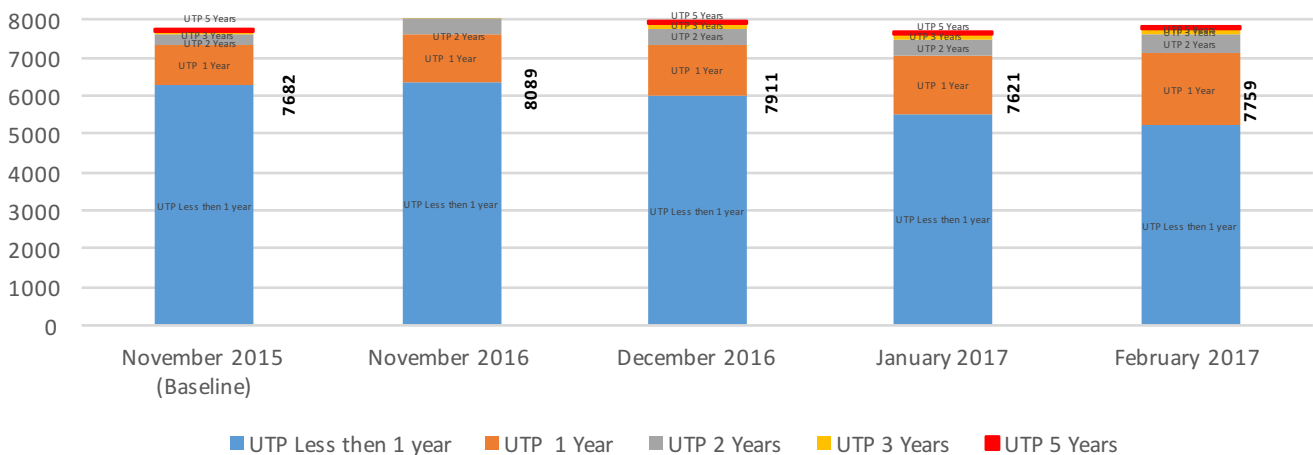

Categories	November 2015 (Baseline)	November 2016	December 2016	January 2017	February 2017
Male foreginers	5	14	5	6	5
Female foreginers	4	2	2	2	1
Prisoners Releases on Payment of Diyat	0	0	0	0	0
Prisoners Released in Petty Cases	139	404	354	300	347