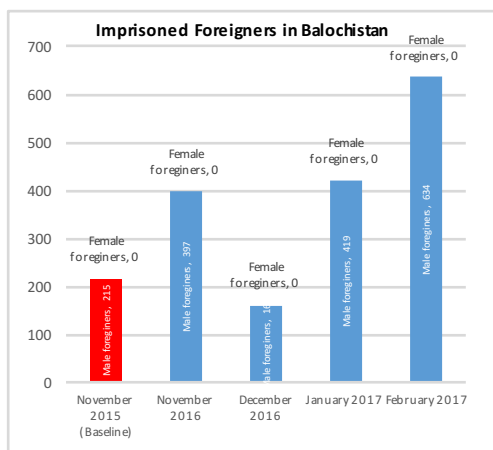

PPC - Frivolous Accusations in cases tried by Magistrate
250. False, frivolous or vexatious accusations
250-A. Special summons in case of petty offences.