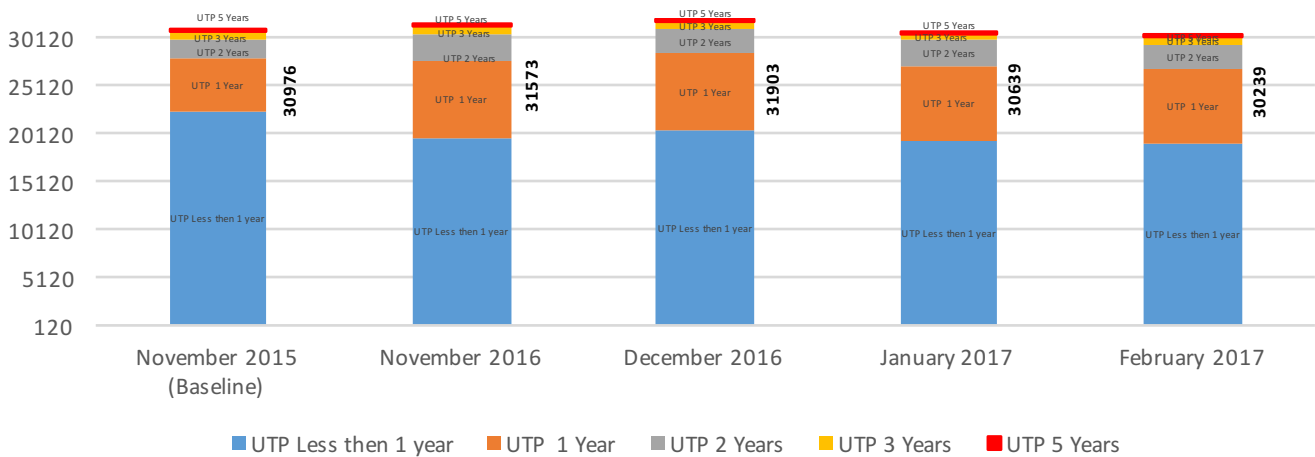

Categories	November 2015 (Baseline)	November 2016	December 2016	January 2017	February 2017
Male foreginers	381	289	258	268	520
Female foreginers	12	12	12	10	65
Prisoners Releases on Payment of Diyat	52	0	0	35	35
Prisoners Released in Petty Cases	610	771	611	893	773