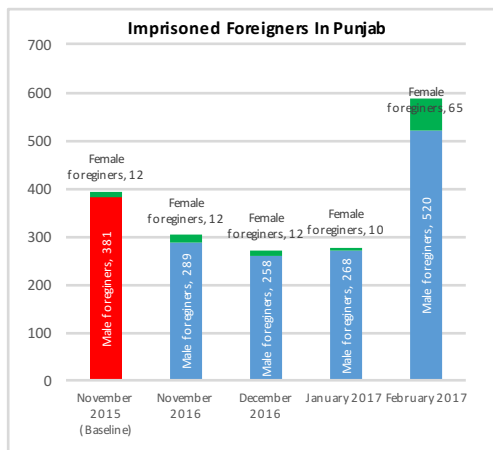

*PPC - Fivobus Accusations in cases tried by Magistrate
250- False, frivolous or vexatious accusations
250-A- Special summons in case of petty offences.*