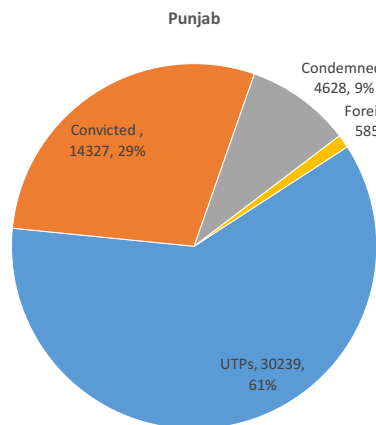

PROVINCE WISE CONSOLIDATED LIST SHOWING THE NUMBER OF PRISONERS CONFINED IN THE PRISONS FOR THE MONTH OF FEBRUARY 2017

Sr.#	Name of Province	Authorized Capacity			Present Population			UTPs					Convicted					Condemned			Foreigners			No. of UTPs for more than					No. of UTPs Waiting for trial due to Non-submission of Challan				No. of Prisoners Released on Payment of Diyat during the Month	No. of Prisoners Released in Petty Cases During the Month	
		Male	Female	Total	Male	Female	Total	Male Adult	Female Adult	Male Juvenile	Female Juvenile	Total	Male Adult	Female Adult	Male Juvenile	Female Juvenile	Civil Prisoner	Total	Male	Female	Total	Male	Female	Total	1- Year	2- Year	3- Year	5- Year	Male Adult	Female Adult	Male Juvenile	Female Juvenile			
		Male		Female		Total		Male		Female		Total		Male		Female		Total		Male		Female		Total		1- Year		2- Year		3- Year		5- Year			
1	Punjab	26850	974	27824	48208	986	49194	29066	609	563	1	30239	12897	335	54	0	1041	0	14327	4587	41	4628	520	65	585	7758	2517	744	131	0	0	0	0	35	773
2	Sindh	12165	430	12595	19409	210	19619	14815	157	212	0	15184	3864	50	8	0	11	0	3933	499	3	502	433	1	434	5264	2233	1225	159	0	0	0	0	0	0
3	Khyber Pakhtunkhwa	7189	352	7541	10777	291	11068	7180	243	335	1	7759	2933	45	35	1	22	0	3036	272	1	273	5	1	6	1872	498	153	8	535	23	11	0	0	347
4	Balochistan	2508	77	2585	3133	12	3145	1334	11	38	0	1383	1015	3	2	0	2	0	1022	106	0	106	634	0	634	0	0	0	0	0	0	0	0	0	0
Grand Total		48712	1833	50545	81527	1499	83026	52395	1020	1148	2	54565	20709	433	99	1	1076	0	22318	5464	45	5509	1592	67	1659	14894	5248	2122	298	535	23	11	0	35	1120

Note: Foreigner Prisoners are either UTPs/Convicted/Condemned but IG Prison Balochistan added this category separately in present population.

Prisoners Confined in the Prisons - November 2015, November 2016, December 2016, January 2017 and February 2017